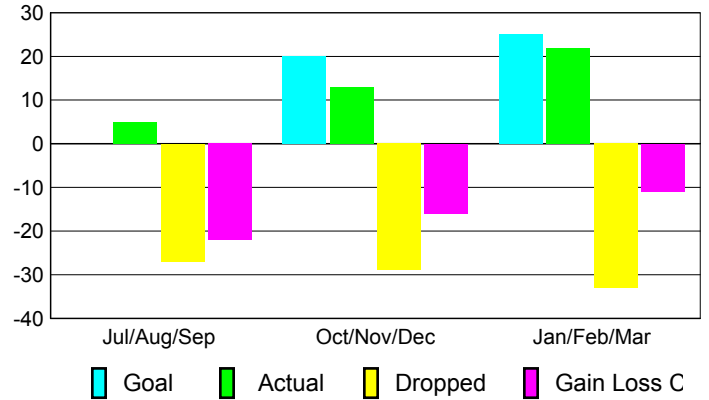

Membership Results 2008-2009

Goal, New, Dropped, Gain/Loss